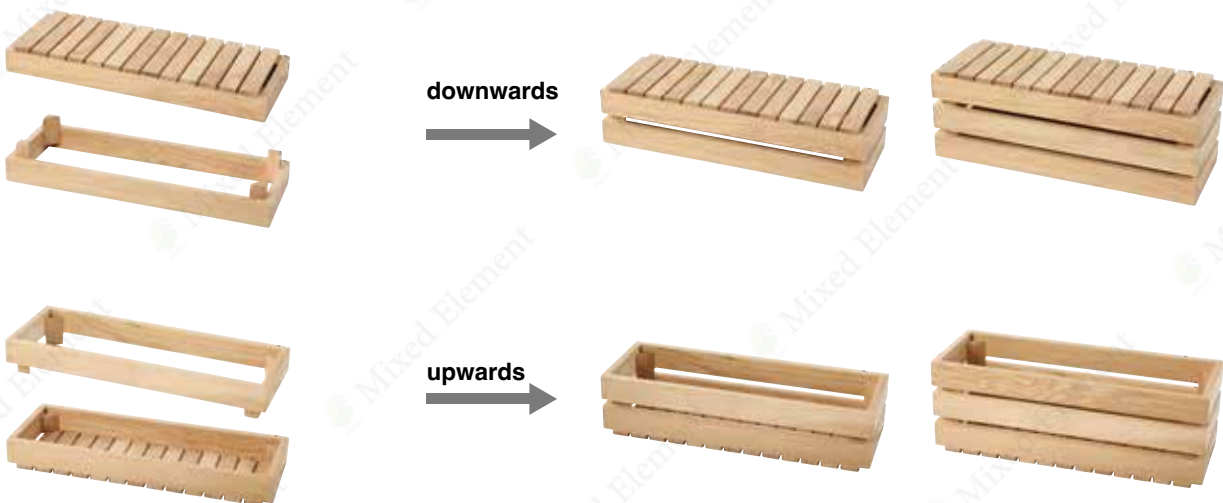

最新设计的翻盖（Fold TOP COVER 1/1），你可以根据需要选择打开或者关闭，它能够
为食物的展示提供更好的美观性、安全性，这款翻盖是基于 1/1 的斜架作为设计开发，所以，
1/1 斜架上任何一种托盘的平面组合，它都能完整地固定在上面。

When applying this new cover design (Fold TOP COVER 1/1), users can keep it
opened or closed, in this case, this product will be capable of providing better
appearance and safety for the food presentation. The Fold TOP COVER 1/1 was
designed and developed based on the slanted tray stand 1/1, as a result, it can be
used with every tray in the same level.

根据不同规格的托盘和层架的数量，每个产品可以成为蜂蜜托盘，果酱托盘、展示架、果盘、面包盒、自助餐布菲架，面包托盘。

According to the different specifications of the Tray and to increase the number of the Riser, each product can become honey Tray, jam Tray, display stand, fruit Tray, bread Box, buffet etagere, bread baskets.

downwards

upwards

downwards

upwards

根据不同规格的托盘和层架的数量，每个产品可以成为蜂蜜托盘，果酱托盘、展示架、果盘、面包盒、自助餐布菲架，面包托盘。

According to the different specifications of the Tray and to increase the number of the Riser, each product can become honey Tray, jam Tray, display stand, fruit Tray, bread Box, buffet etagere, bread baskets.