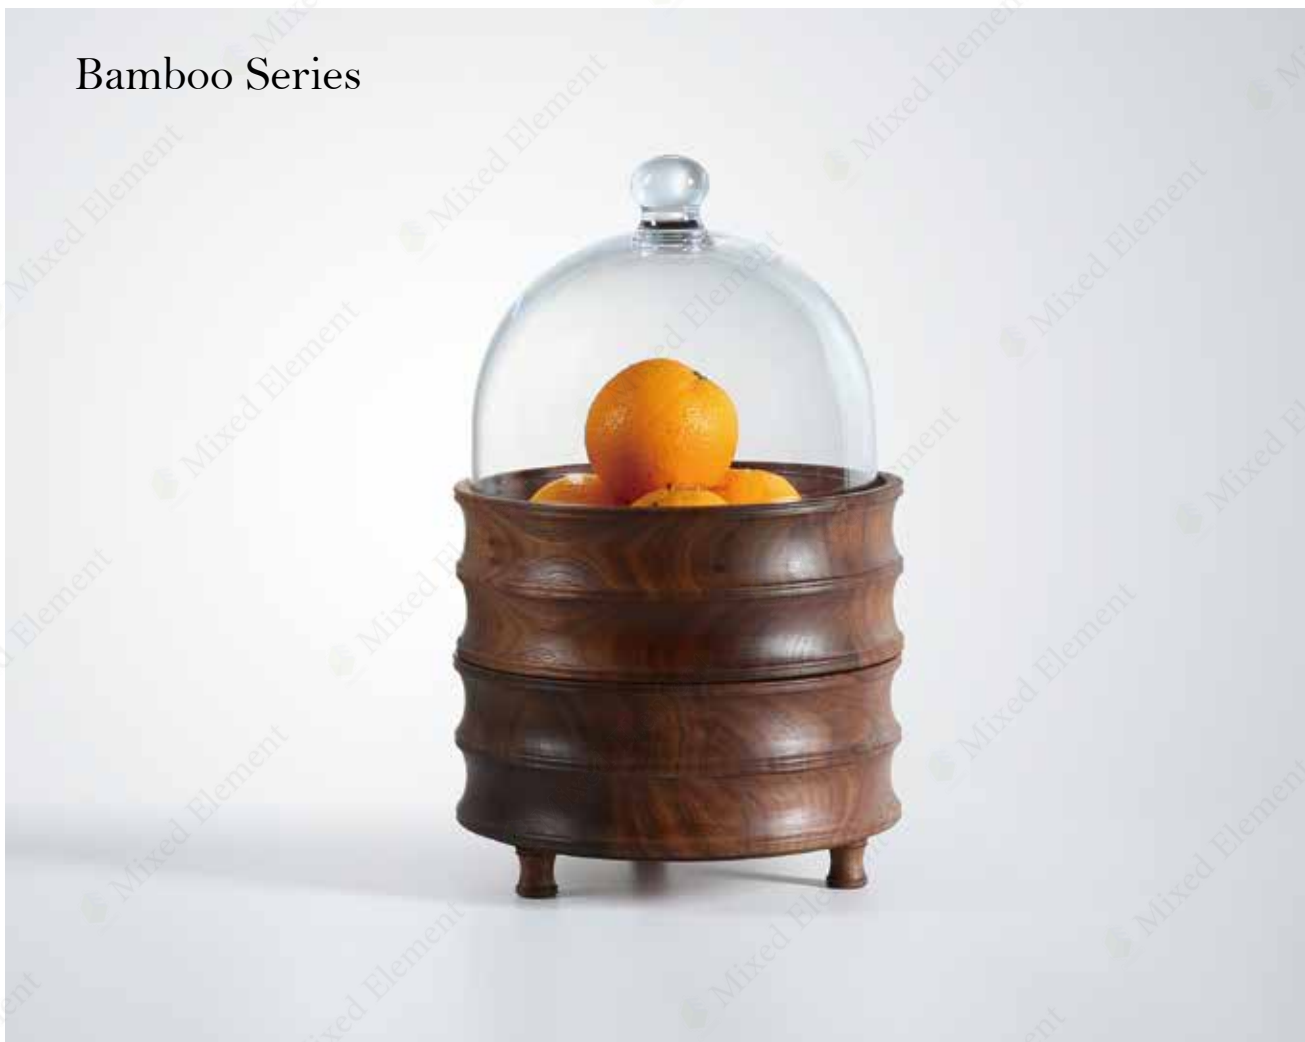

Stand

walnut, food safe sealed,
not dishwasher-safe.

NEW

item	size
81197-W-1	Ø 33 x 25.5 cm
81197-W-2	Ø 33 x 46 cm

Bamboo Series

Bamboo Series

Bamboo Series

Bamboo Series