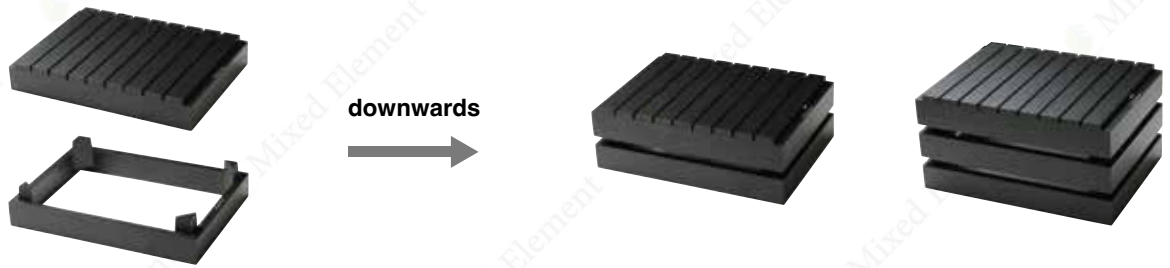

最新设计的翻盖（Fold TOP COVER 1/1），你可以根据需要选择打开或者关闭，它能够
为食物的展示提供更好的美观性、安全性，这款翻盖是基于 1/1 的斜架作为设计开发，所以，
1/1 斜架上任何一种托盘的平面组合，它都能完整地固定在上面。

When applying this new cover design (Fold TOP COVER 1/1), users can keep it
opened or closed, in this case, this product will be capable of providing better
appearance and safety for the food presentation. The Fold TOP COVER 1/1 was
designed and developed based on the slanted tray stand 1/1, as a result, it can be
used with every tray in the same level.

downwards

upwards

downwards

upwards

根据不同规格的托盘和层架的数量，每个产品可以成为蜂蜜托盘，果酱托盘、展示架、果盘、面包盒、自助餐布菲架，面包托盘。

According to the different specifications of the Tray and to increase the number of the Riser, each product can become honey Tray, jam Tray, display stand, fruit Tray, bread Box, buffet etagere, bread baskets.

downwards

upwards

downwards

upwards

Tray 1/4

walnut, food safe sealed,
not dishwasher-safe.

item	size/cm
810055-W-4	26.5x18.5x6cm

Riser 1/4