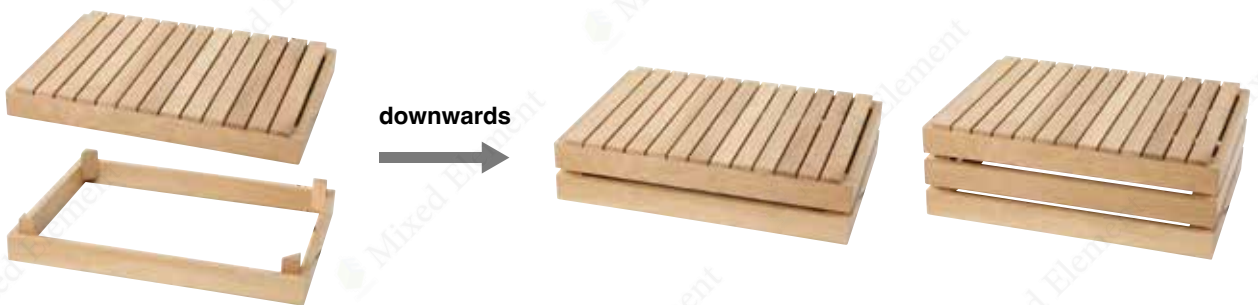

最新设计的翻盖（Fold TOP COVER 1/1），你可以根据需要选择打开或者关闭，它能够
为食物的展示提供更好的美观性、安全性，这款翻盖是基于 1/1 的斜架作为设计开发，所以，
1/1 斜架上任何一种托盘的平面组合，它都能完整地固定在上面。

When applying this new cover design (Fold TOP COVER 1/1), users can keep it
opened or closed, in this case, this product will be capable of providing better
appearance and safety for the food presentation. The Fold TOP COVER 1/1 was
designed and developed based on the slanted tray stand 1/1, as a result, it can be
used with every tray in the same level.

根据不同规格的托盘和层架的数量，每个产品可以成为蜂蜜托盘，果酱托盘、展示架、果盘、面包盒、自助餐布菲架，面包托盘。

According to the different specifications of the Tray and to increase the number of the Riser, each product can become honey Tray, jam Tray, display stand, fruit Tray, bread Box, buffet etagere, bread baskets.

downwards

upwards

downwards

upwards

根据不同规格的托盘和层架的数量，每个产品可以成为蜂蜜托盘，果酱托盘、展示架、果盘、面包盒、自助餐布菲架，面包托盘。

According to the different specifications of the Tray and to increase the number of the Riser, each product can become honey Tray, jam Tray, display stand, fruit Tray, bread Box, buffet etagere, bread baskets.