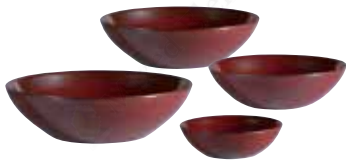

Bowl

pottery,
firing at high temperature,
hand made, Red.

item	size/cm	content /ml
10358-2-005	Ø20 x 6 cm	900ml
10355-2-005	Ø26 x 7.5 cm	1900ml
10356-2-005	Ø33 x 9 cm	3700ml
10357-2-005	Ø37 x 10 cm	5400ml