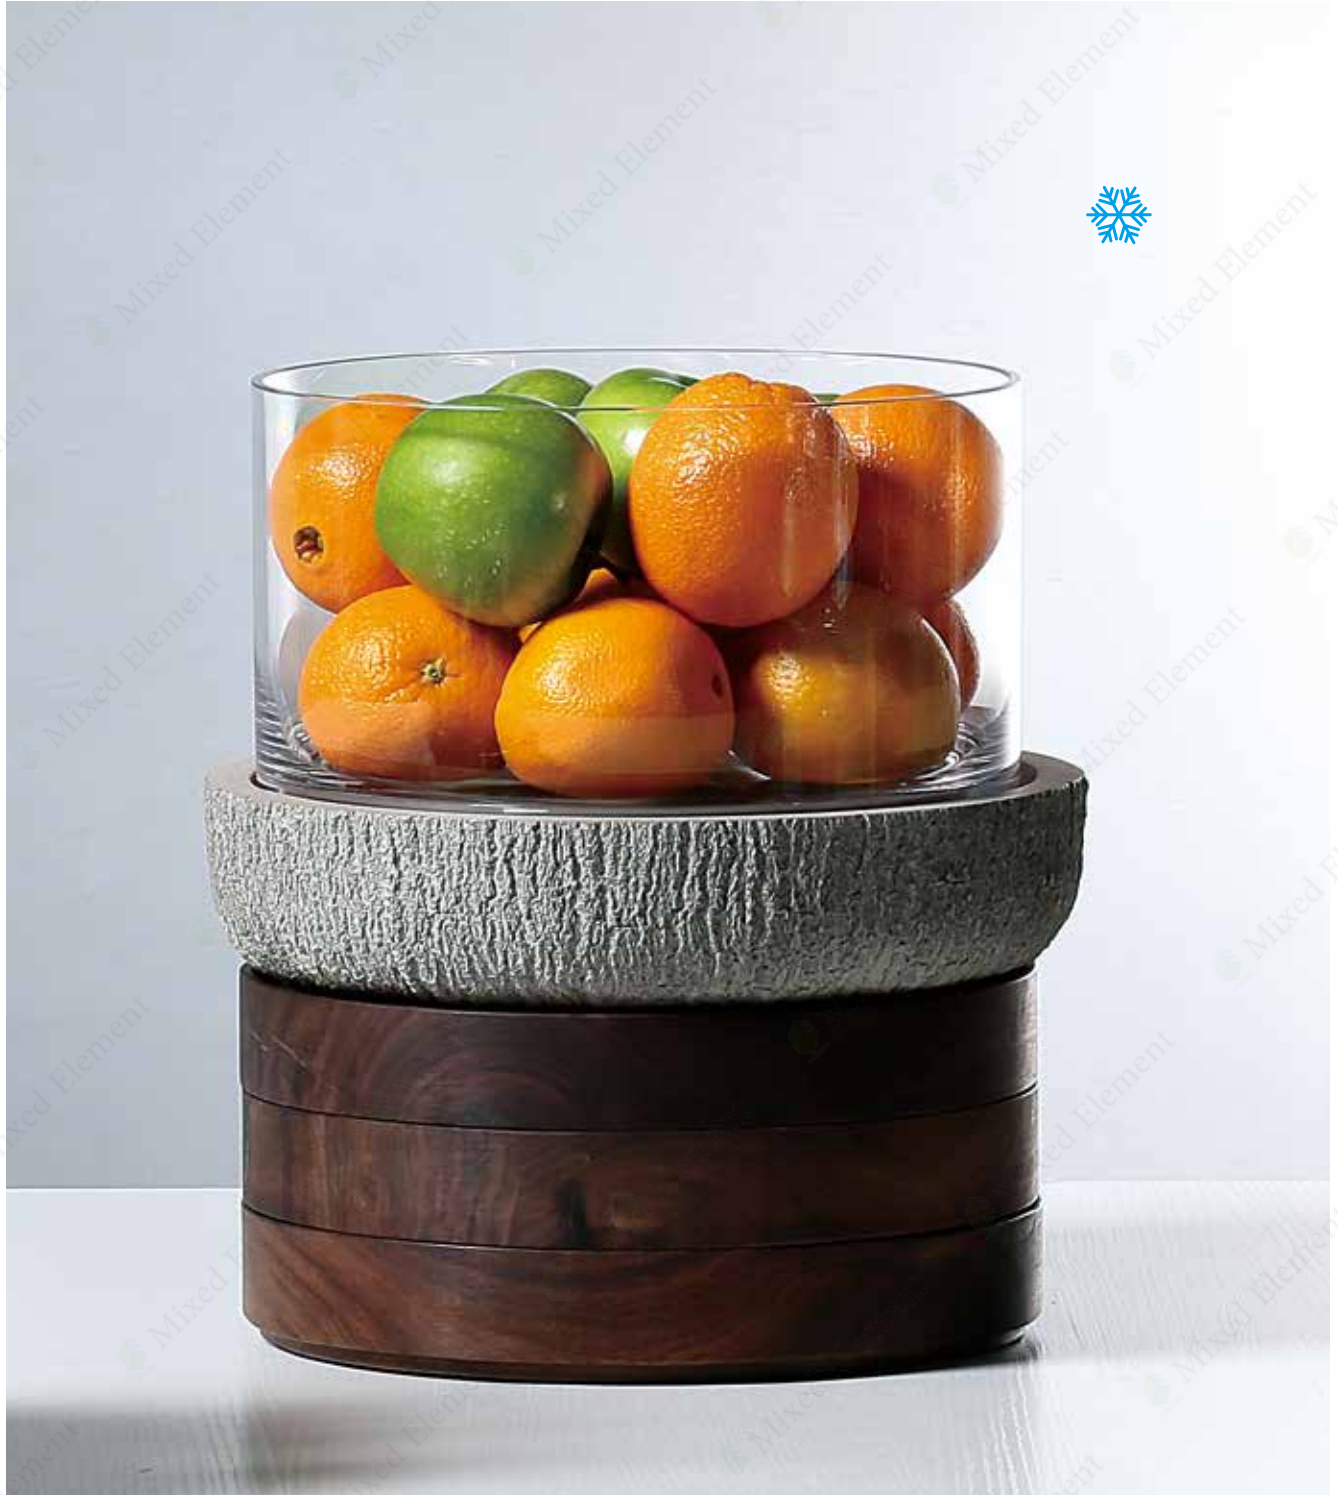

item	size/cm	content /ml
50050	Ø10 x 10cm	500ml

Bottle
glass.

item	content /ml
311118-2	360ml
311118-3	720ml
311118-4	1250ml

"texture - old bark"

"texture - old bark"

"texture - tree leaves"

"texture - old bark"