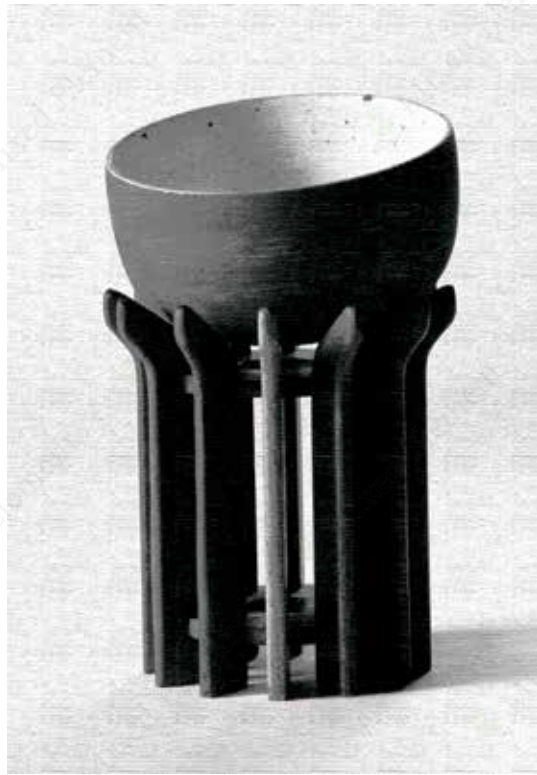

創始人 & 產品高級顧問
Founder & Senior Product Consultant