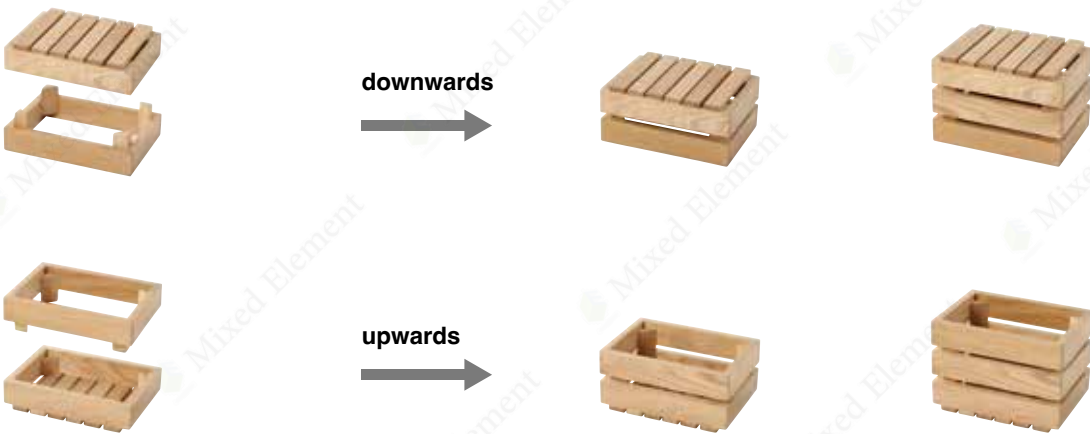

最新设计的翻盖（Fold TOP COVER 1/1），你可以根据需要选择打开或者关闭，它能够
为食物的展示提供更好的美观性、安全性，这款翻盖是基于 1/1 的斜架作为设计开发，所以，
1/1 斜架上任何一种托盘的平面组合，它都能完整地固定在上面。

When applying this new cover design (Fold TOP COVER 1/1), users can keep it
opened or closed, in this case, this product will be capable of providing better
appearance and safety for the food presentation. The Fold TOP COVER 1/1 was
designed and developed based on the slanted tray stand 1/1, as a result, it can be
used with every tray in the same level.

根据不同规格的托盘和层架的数量，每个产品可以成为蜂蜜托盘，果酱托盘、展示架、果盘、面包盒、自助餐布菲架，面包托盘。

According to the different specifications of the Tray and to increase the number of the Riser, each product can become honey Tray, jam Tray, display stand, fruit Tray, bread Box, buffet etagere, bread baskets.

downwards

upwards

downwards

upwards

根据不同规格的托盘和层架的数量，每个产品可以成为蜂蜜托盘，果酱托盘、展示架、果盘、面包盒、自助餐布菲架，面包托盘。

According to the different specifications of the Tray and to increase the number of the Riser, each product can become honey Tray, jam Tray, display stand, fruit Tray, bread Box, buffet etagere, bread baskets.