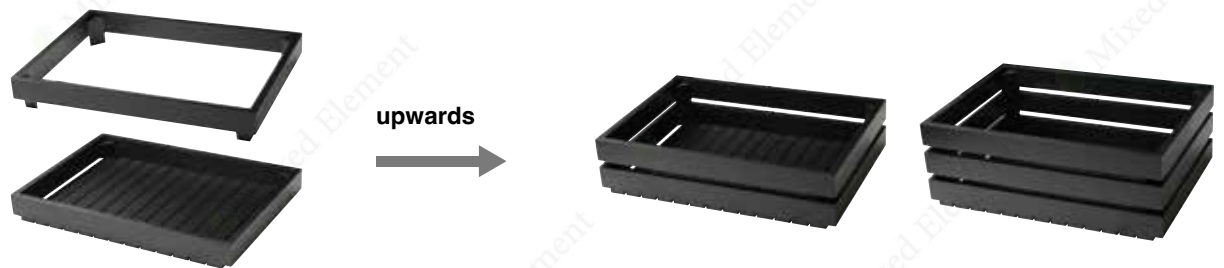

最新设计的翻盖（Fold TOP COVER 1/1），你可以根据需要选择打开或者关闭，它能够
为食物的展示提供更好的美观性、安全性，这款翻盖是基于 1/1 的斜架作为设计开发，所以，
1/1 斜架上任何一种托盘的平面组合，它都能完整地固定在上面。

When applying this new cover design (Fold TOP COVER 1/1), users can keep it
opened or closed, in this case, this product will be capable of providing better
appearance and safety for the food presentation. The Fold TOP COVER 1/1 was
designed and developed based on the slanted tray stand 1/1, as a result, it can be
used with every tray in the same level.

根据不同规格的托盘和层架的数量，每个产品可以成为蜂蜜托盘，果酱托盘、展示架、果盘、面包盒、自助餐布菲架，面包托盘。

According to the different specifications of the Tray and to increase the number of the Riser, each product can become honey Tray, jam Tray, display stand, fruit Tray, bread Box, buffet etagere, bread baskets.

downwards

upwards

downwards

upwards

根据不同规格的托盘和层架的数量，每个产品可以成为蜂蜜托盘，果酱托盘、展示架、果盘、面包盒、自助餐布菲架，面包托盘。

According to the different specifications of the Tray and to increase the number of the Riser, each product can become honey Tray, jam Tray, display stand, fruit Tray, bread Box, buffet etagere, bread baskets.

downwards

upwards

downwards

upwards

Tray 1/4

walnut, food safe sealed,
not dishwasher-safe.

item	size/cm
810055-W-4	26.5x18.5x6cm

Riser 1/4